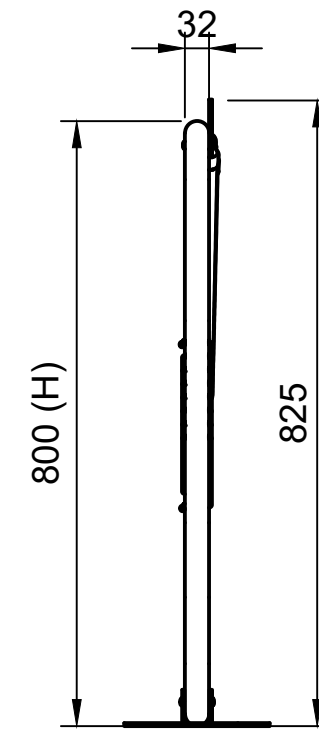

20MM ROPE DIAMETER

DAVID KRYNAUW DESIGN

© 2023 David Krynauw Design (PTY) LTD.

The information contained in this drawing is the sole property of David Krynauw Design (PTY) LTD. Unauthorised reproduction, distribution, or modification is prohibited. Use at your own risk; David Krynauw Design (PTY) LTD assumes no liability for any damages arising from the use of these drawings. Any reproduction in part or as a whole without written permission from David Krynauw Design (PTY) LTD is prohibited.

PRODUCT OVERVIEW

J_Q02 - JOBURG QUEUE POST 02

2023/10/09

1:10

*All dimensions in millimeters - mm