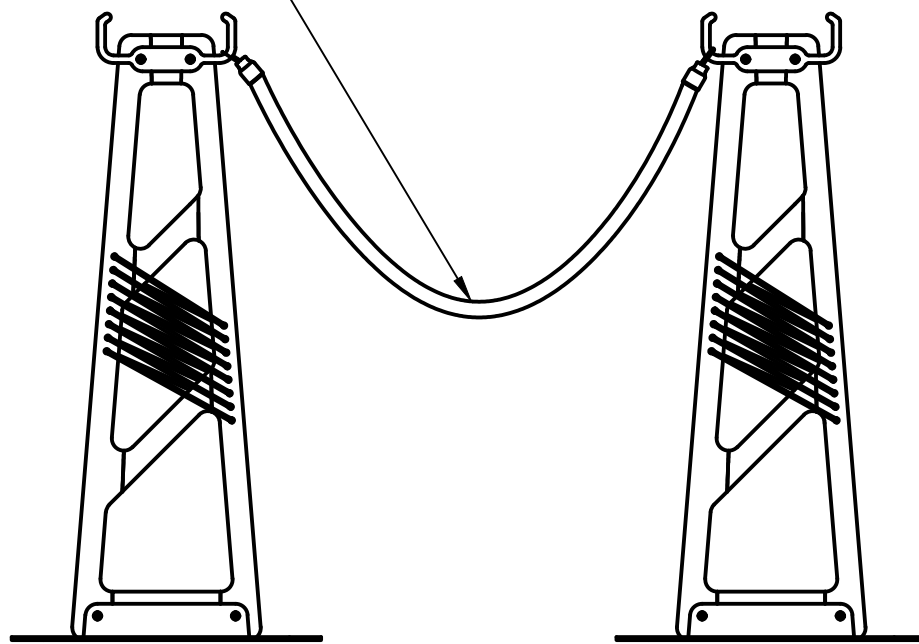

20MM ROPE DIAMETER

DAVID KRYNAUW DESIGN

© 2023 David Krynauw Design (PTY) LTD.

The information contained in this drawing is the sole property of David Krynauw Design (PTY) LTD. Unauthorised reproduction, distribution, or modification is prohibited. Use at your own risk; David Krynauw Design (PTY) LTD assumes no liability for any damages arising from the use of these drawings. Any reproduction in part or as a whole without written permission from David Krynauw Design (PTY) LTD is prohibited.

PRODUCT OVERVIEW

J_Q02 - JOBURG QUEUE POST 02

2023/10/09

1:10

*All dimensions in millimeters - mm